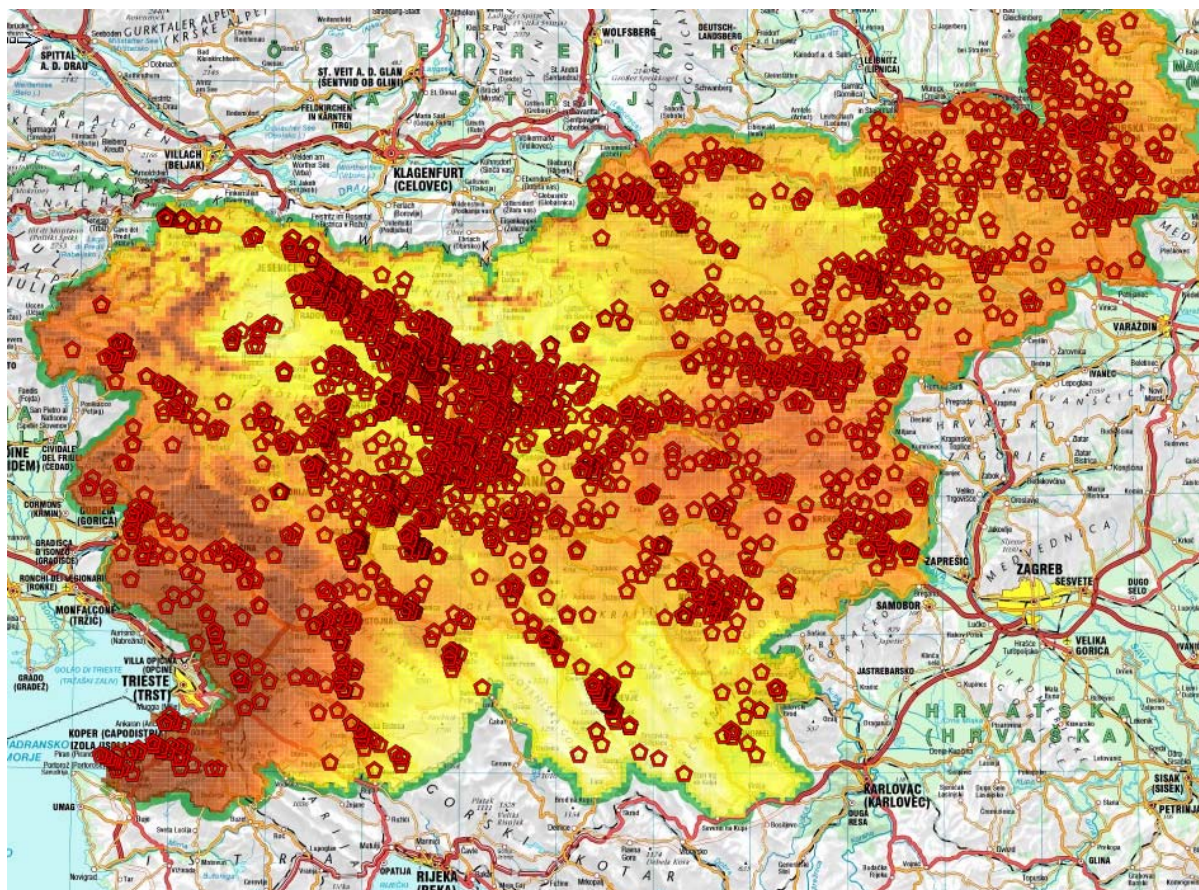

The solar systems have a certain tradition in Slovenia. According to the estimations among professionals (ApE, University in Ljubljana, BCEI ZRMK) and based on some documentation and information by the producers and installers, there are about 100.000 m² of solar collectors installed.