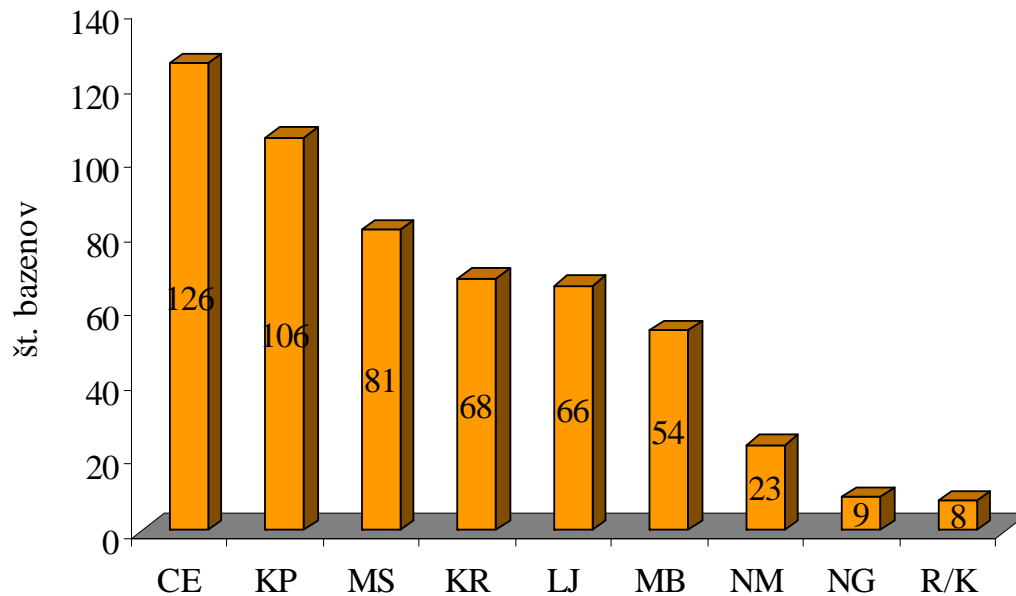

According to Slovenian Health Protection institute, there are 174 swimming facilities with 581 swimming pools in Slovenia in 2007, from which **191** are **outdoor swimming pools**. Regional distribution of swimming pools is: Celje (126), Koper (106), Murska Sobota (81), Kranj (68), Ljubljana (66), Maribor (54), Novo mesto (23), Nova Gorica (9) and Ravne na Koroškem (8).

(Source: IVZ, 2008)

Figure 4: Regional distribution of swimming pools, Slovenia, 2007

The technologies used for external swimming pools heating in Slovenia are boilers, heat pumps, geothermal heat pumps and heat exchangers and solar thermal systems with uncovered, flat plate and vacuum tube collectors. Fuels used are fuel oil, gas, geothermal energy and solar energy.

23 spas and recreation centers with 36.000 m² or 50.750 m³ of swimming pools are using geothermal energy directly or indirectly through heat exchangers and geothermal heat pumps. The temperature of water is varying from 22 to 68 °C. The estimated total use of geothermal energy is 221 TJ. The biggest users are Terme Moravci (140 TJ) and Terme Čatež (173 TJ).

In the case of solar heating solar thermal collectors are used to heat the swimming pool water. In Slovenia the use of solar thermal systems for heating of swimming pools is not widespread. Therefore four cases of solar thermal systems with different types of solar collectors were presented in the WP2 report: uncovered in Terme Čatež, flat plate in hotel Delfin and vacuum tube collectors in Terme Snovik.