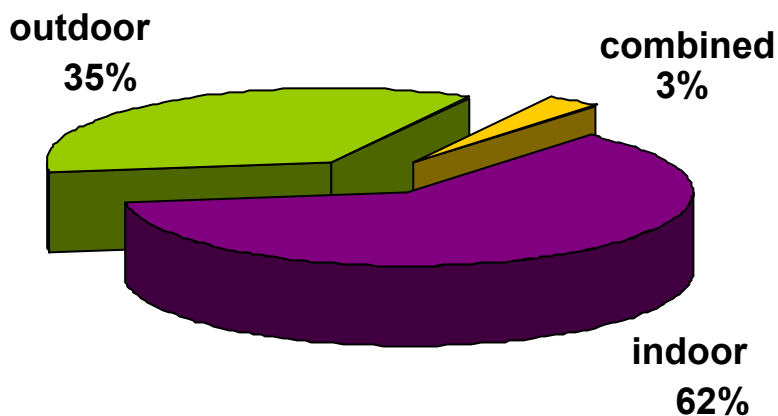

(Source: IVZ, 2008)

Figure 3: Percentage of types of swimming pools, Slovenia, 2007